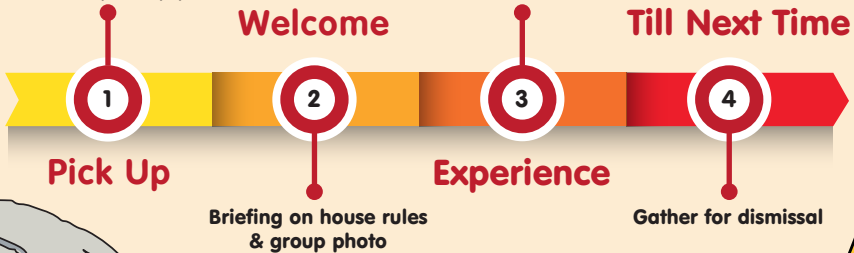

Student to teacher/adult ratio: 4:1
Additional adult/teacher @ \$108 per pax

PACKAGE INCLUDES:

- 2 hours total duration, inclusive of playtime
- Souvenir for each student
- Usage of function room for 2 hrs

OPTIONAL ADD-ONS (ADDITIONAL CHARGES APPLY: \$50 PER STUDENT)

PROGRAM FLOW

Learning Pilot welcomes students at pick-up point

Explore and discover with us

合和商場

學校參觀

查詢或訂購歡迎電郵至
events@kiztopia.com.hk

只限平日
(週一至週五,
公眾假期除外)